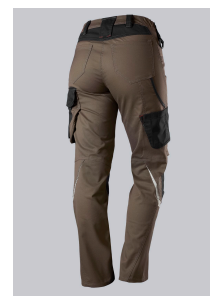

BP® WOMEN'S LIGHTWEIGHT WORK TROUSERS WITH KNEE PAD POCKETS

Art.-Nr.: 1999-570-5032

SPECIAL FEATURES

- with knee pad pockets
- reflective elements on the leg
- women's fit
- slim fit

STANDARDS

EN 14404 knee protection in conjunction with BP® Knee pads 1839-000-53

FABRIC

- **Outer fabric 1** 65% Polyester, 35% Cotton
- **Fabric weight** 250 g/m²

FUTHER DETAILS

Slim silhouette, ergonomic cut, women's fit, elasticated sides for optimum fit, D-ring to attach accessories, 2 side pockets with stretch insert for easier access, 2 back pockets, 1 large thigh pocket with integrated zip pocket and smartphone patch pocket, double ruler pocket sewn down on one side, reflective elements on the legs, Cordura® knee pad pockets (please order BP® Knee pads 1839-000-53 separately)

COLOR

walnut/black

SIZE CHART

8n-24n; 12l-18l

WASHING INSTRUCTIONS

- 👑 60°C coloured wash (normal process)
- ✖ Do not bleach
- 🕒 Mild drying process
- 🔪 Iron at moderate temperature
- Ⓟ Professional dry cleaning