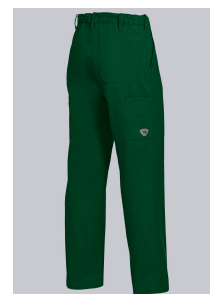

SIZE CHART

30-47/48; 30|39/40|

WASHING INSTRUCTIONS

- 👤 95°C Boiling wash (normal process)
- ✖ Do not bleach
- ☉ Mild drying process
- 🔪 Iron at moderate temperature
- Ⓟ Professional dry cleaning

Suitable for industrial laundering - ISO 15797