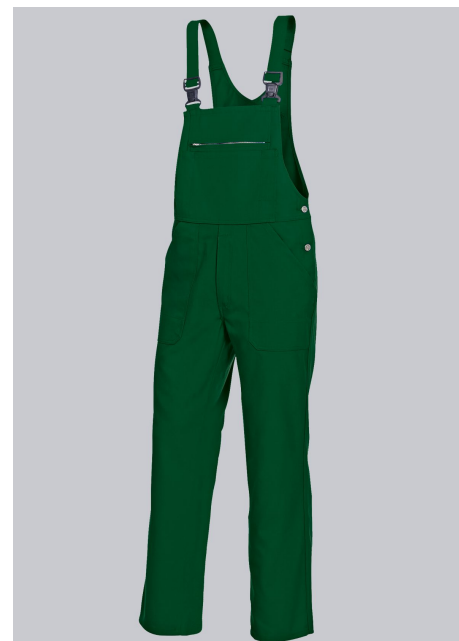

SPECIAL FEATURES

- Stretch braces with plastic clip fastenings
- double bib pocket
- waistband adjustable with BP Flex stretch gusset
- Regular fit

FABRIC

- **Outer fabric 1** 65% Cotton, 35% Polyester
- **Fabric weight** 305 g/m²

FUTHER DETAILS

Stretch braces with plastic clip fastenings, double bib pocket, 1 with concealed zip, 2 pen holders, 2 patch side pockets, 1 fastening back pocket, double ruler pocket, robust zip fly, higher back, waistband adjustable with BP Flex stretch gusset

COLOR

mid green

SIZE CHART

30-47/48; 30|39/40|

WASHING INSTRUCTIONS

- 👑 95°C Boiling wash (normal process)
- ✖ Do not bleach
- 🕒 Mild drying process
- 🔪 Iron at moderate temperature
- Ⓟ Professional dry cleaning

Suitable for industrial laundering - ISO 15797