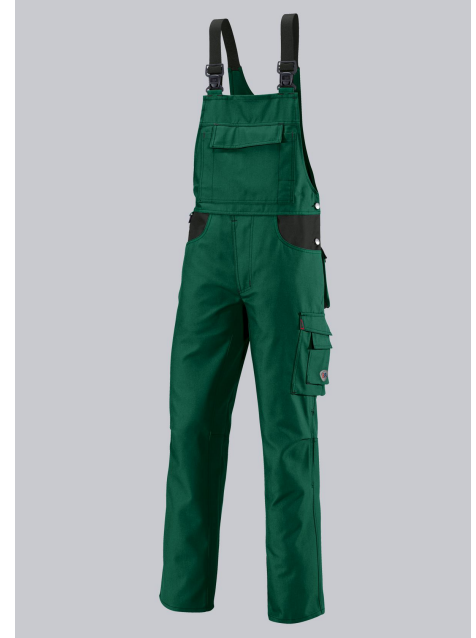

SPECIAL FEATURES

- Stretch braces with plastic clip fastenings
- pre-shaped leg with movement pleat at the knee
- high back and adjustable waistband
- Regular fit

FABRIC

- **Outer fabric 1** 65% Polyester, 35% Cotton
- **Fabric weight** 295 g/m²

FUTHER DETAILS

Stretch braces with plastic clip fastenings, double bib pocket with zip and flap, 2 pen pockets, higher back, adjustable waistband, ergonomic cut, D-ring, 2 side pockets, 2 back pockets with flap and press-stud fastening, 1 large thigh pocket with smartphone patch pocket, double ruler pocket sewn down on one side, pre-shaped leg with movement pleat at the knee

COLOR

mid green/black

SIZE CHART

30n-47/48n; 30l-39/40l; 33s-39/40s

WASHING INSTRUCTIONS

- 👉 60°C coloured wash (normal process)
- ✘ Do not bleach
- ☉ Mild drying process
- 🔪 Iron at moderate temperature
- Ⓟ Professional dry cleaning