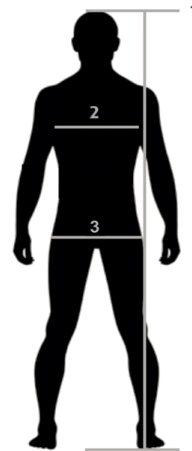

# Your BP® ordersize for tops.

## BP® Men sizes ♂

Please choose like the example, depending on your body height and your body measurements the matching BP order size.

This is how you measure correctly:

- 1| Height                      Measure from the top of the head to the floor
- 2| Chest size                Measure around the fullest part of the chest
- 3| Hip size                    Measure around the fullest part of the hips

Comparative size for your orientation	XS	S	M	L	XL	2XL	3XL	4XL	5XL
---------------------------------------	----	---	---	---	----	-----	-----	-----	-----

<b>BP Size</b>	<b>REGULAR (n)</b>	1.	Height	35/36	37/38	39/40	41/42	43/44	45/46	47/48	49/50	51/52
			175-184									
	applies for all lengths	2.	Chest size	78-85	86-93	94-101	102-109	110-117	1118-125	126-133	134-141	142-149
			3.	Hip size	84-91	92-99	100-107	108115	116-121	122-127	128-133	134-139