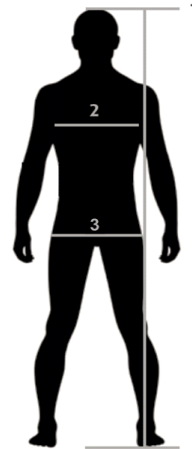

Your BP® ordersize for tops.

BP® Men sizes ♂

Lots of BP® products are available in three lengths. (s= short, n= regular, l= long). Please choose like the example, depending on your body height and your body measurements the matching BP order size.

This is how you measure correctly:

- 1| Height Measure from the top of the head to the floor
- 2| Chest size Measure around the fullest part of the chest
- 3| Hip size Measure around the fullest part of the hips

Comparative size for your orientation		2XS	XS	S	M	L	XL	2XL	3XL	4XL	5XL											
BP Size	SHORT (s)	Height	38s	40s	42s	44s	46s	48s	50s	52s	54s	56s	58s	60s	62s	64s	66s	68s	70s	72s	74s	76s
		165-174																				
	REGULAR (n)	Height	38n	40n	42n	44n	46n	48n	50n	52n	54n	56n	58n	60n	62n	64n	66n	68n	70n	72n	74n	76n
		175-184																				
	LONG (l)	Height	38l	40l	42l	44l	46l	48l	50l	52l	54l	56l	58l	60l	62l	64l	66l	68l	70l	72l	74l	76l
		185-194																				
applies for all lengths	2. Chest size	74-77	78-81	82-85	86-89	90-93	94-97	98-101	102-105	106-109	110-113	114-117	118-121	122-125	126-129	130-133	134-137	138-141	142-145	146-149	150-153	
	3. Hip size	85-87	88-90	91-93	94-96	97-99	100-102	103-105	106-108	109-111	112-114	115-117	118-120	121-123	124-127	128-132	133-137	138-142	143-147	148-152	153-157	