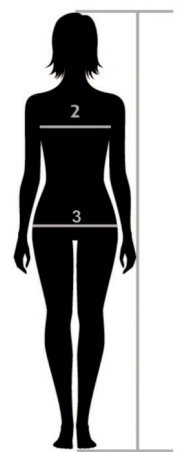

# Your BP® ordersize for tops.

## BP® Women sizes ♀

Please choose like the example, depending on your body height and your body measurements the matching BP order size.

**This is how you measure correctly:**

- 1| Height                      Measure from the top of the head to the floor
- 2| Chest size                Measure around the fullest part of the chest
- 3| Hip size                    Measure around the fullest part of the hips

Comparative size for your orientation		XS	S	M	L	XL	2XL	3XL	4XL	5XL													
BP Size	REGULAR (n)	1.	Height	32	34	36	38	40	42	44	46	48	50	52	54	56	58	60	62	64	66	68	
			165-172																				
	applies for all lengths	2.	Chest size	74-77	78-81	82-85	86-89	90-93	94-97	98-101	102-106	107-112	113-118	119-124	125-130	131-136	137-142	143-148	149-154	155-160	161-166	167-172	
		3.	Hip size	84-87	88-91	92-95	96-98	99-101	102-104	105-107	108-111	112-116	117-121	122-126	127-131	132-136	137-141	142-146	147-151	152-156	157-161	162-166	