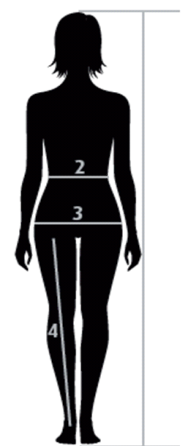

Your BP® ordersize for trousers.

BP® Women sizes ♀

Lots of BP® products are available in three lengths. (s= short, n= regular, l= long). Please choose like the example, depending on your body height and your body measurements the matching BP order size.

This is how you measure correctly:

- 1| Height Measure from the top of the head to the floor
- 2| Waist size Measure around the narrowest part of the waist
- 3| Hip size Measure around the fullest part of the hips
- 4| Inside leg length Measure from the crotch down to the desired leg length

Comparative size for your orientation		Inch sizes width		25	26	27	28	30	31	33	34	36	40	42	44	48	50	52	54	58				
					29			32				38			46				56					
BP Size	SHORT (s)	1.	Height	4.	Inside leg length	32s	34s	36s	38s	40s	42s	44s	46s	48s	50s	52s	54s	56s	58s	60s	62s	64s	66s	68s
			157-164		72-76																			
		REGULAR (n)	Height	Inside leg length	32n	34n	36n	38n	40n	42n	44n	46n	48n	50n	52n	54n	56n	58n	60n	62n	64n	66n	68n	
	165-172		77-81																					
	LONG (l)	Height	Inside leg length	32l	34l	36l	38l	40l	42l	44l	46l	48l	50l	52l	54l	56l	58l	60l	62l	64l	66l	68l		
		173-180	82-86																					
	applies for all lengths	2.	Waist size		60-63	64-66	67-69	70-73	74-77	78-81	82-85	86-90	91-97	98-103	104-110	111-116	117-123	124-129	130-136	137-142	143-149	150-155	156-162	
		3.	Hip size		84-87	88-91	92-95	96-98	99-101	102-104	105-107	108-111	112-116	117-121	122-126	127-131	132-136	137-141	142-146	147-151	152-156	157-161	162-166	